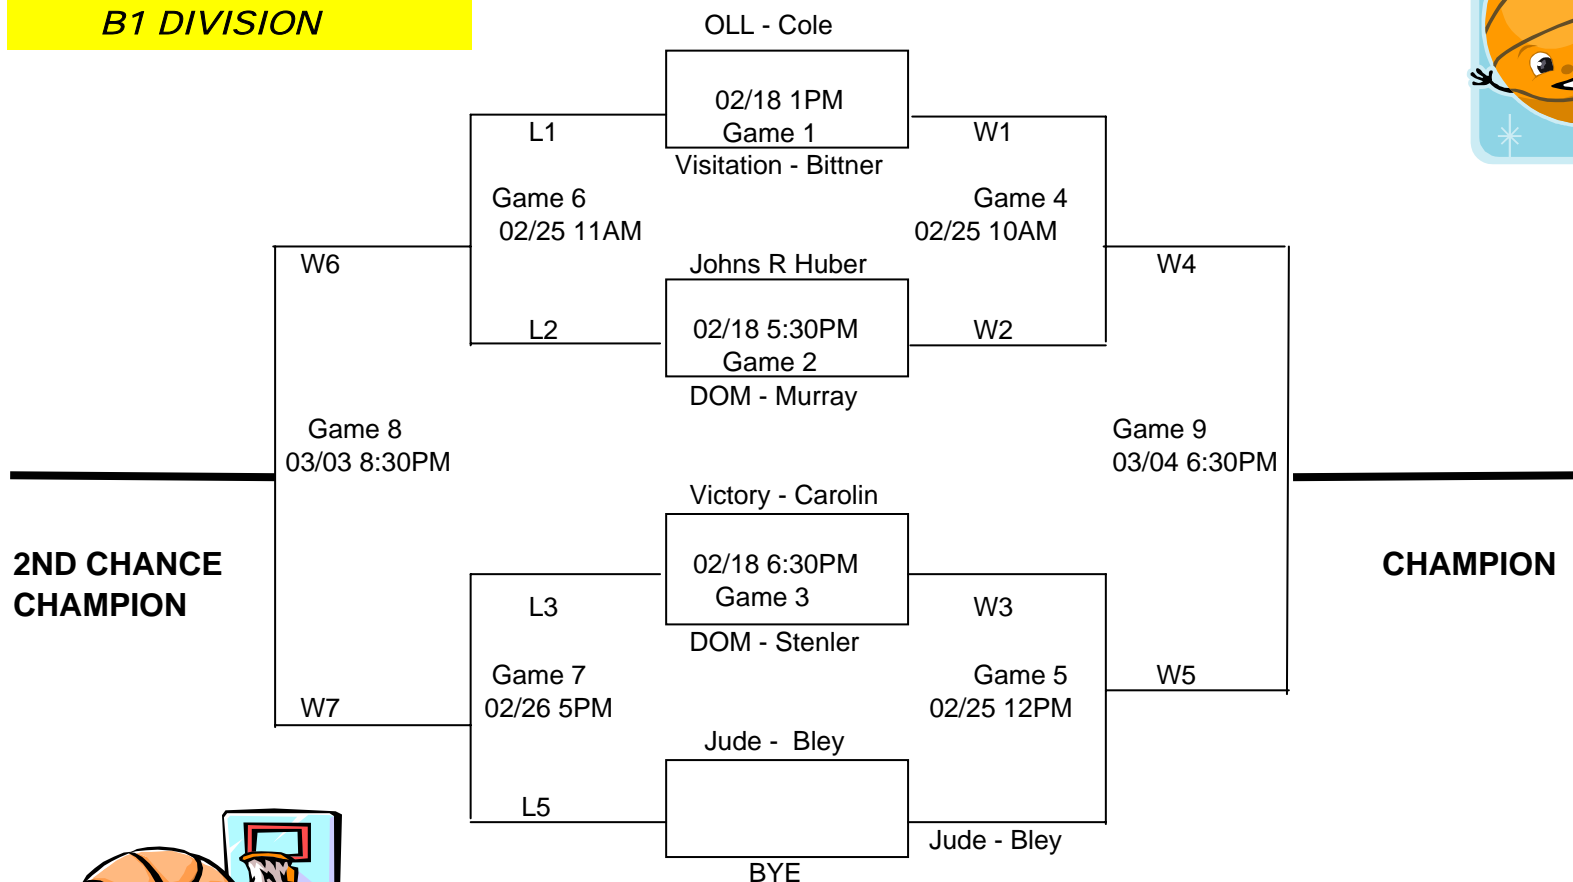

SAINT IGNATIUS 2006 GIRLS BASKETBALL TOURNAMENT

**5TH AND 6TH GRADE
B1 DIVISION**

7 TEAMS

All GWAC Rules Apply
Game Times Are Subject To Change
Call 574-7163 with conflicts